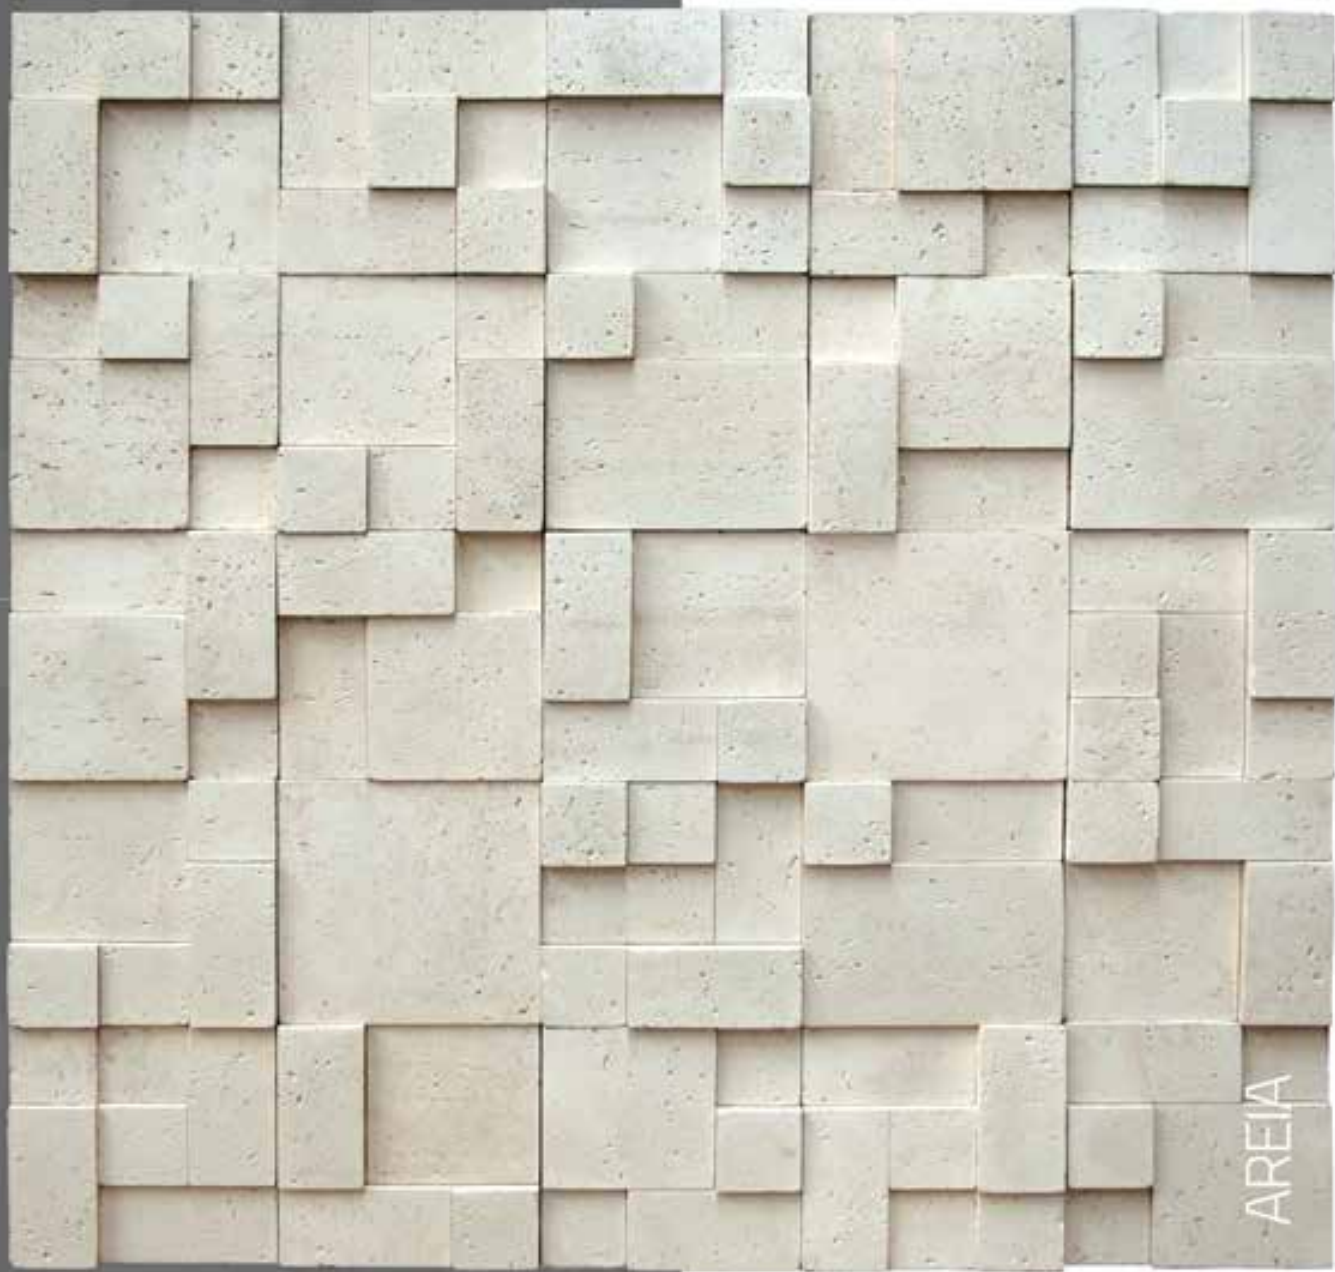

Travertine Blocks 30

AREIA

TRAVERTINE BLOCKS 30

30 x 30 x 4 cm

5 peças/cx - 0,45m²/cx

18kg/cx

NEVE

AREIA